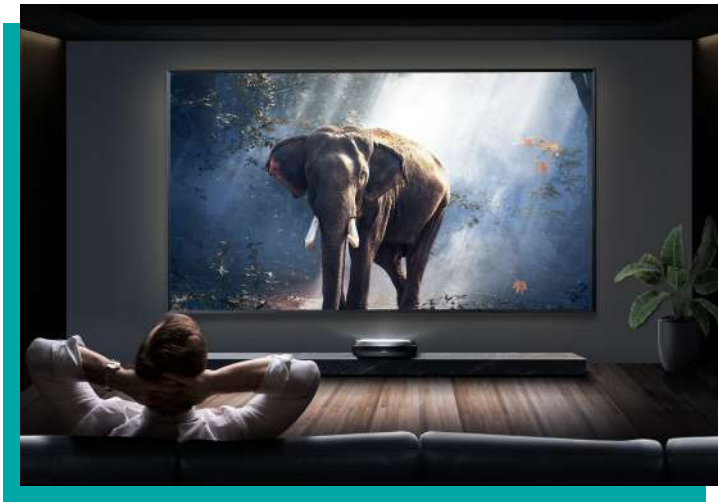

Discover a
New Expanse
of Color

Meet the L9G TriChroma Laser TV

Inspired by a world of incredible color at a scale that makes everything feel brand new. The **3000 Lumen** ultra short throw projection TV features the TriChroma laser engine to reach **107% of the BT.2020** color space. That's color you've never seen on a TV. Premium features like Dolby Atmos® High-Speed HDMI, HDR10/HLG, Filmmaker Mode, and a perfectly paired ALR screen make the L9G the ultimate home entertainment upgrade.

- Red + Green + Blue Lasers
- 107% BT.2020 Color
- 100-inch Projection Size
- 100" Ambient Light Rejecting Screen
- 3000 Lumens Brightness
- 4K Resolution
- 40W Sound with Dolby Atmos
- High-Speed HDMI with eARC
- Android TV

107%

BT.2020 Color

1 Billion

Colors

Big Screen Experience

Get that childlike grin of excitement as you re-experience all your favorites at a scale that makes everything feel brand new. The massive 100-inch Ambient Light Rejecting (ALR) screen produces incredible picture clarity in both dark and well-lit spaces and is perfectly paired with the L9G. Get ready to take family movie night, your next streaming binge, or gaming with the boys to a whole new level.

3000

Lumens

1,000,000:1

Dynamic Contrast

Powerful Sound

With built-in **40W Dolby Atmos** sound, L9G is a big sound-stage upgrade over those tinny speakers in your last TV. Get clear speech, titillating highs, and booming lows without having to invest in any extra gear. For the true audiophiles, high-speed HDMI with eARC allows for pass-thru of high-bitrate audio to your surround sound system.