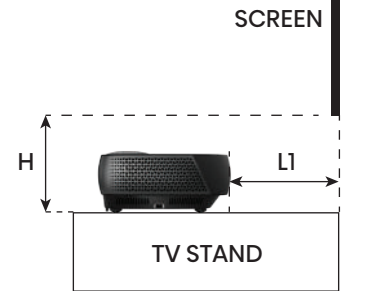

Screen Model | CINE100

Physical	Dimensions	88.7" x 50.6" x 1.4" (LxWxD)
	Weight	34.2 lbs
	Packaged Dimensions	93.7" x 20.3" x 5.8" (LxWxD)
	Packaged Weight	54 lbs
Picture	Screen Size	100" diagonal
	Resolution	4K
	Gain	0.4
	Viewing Angle	150°
	ALR Type	Lenticular
Accessories	Install Manual	Yes
	Mounting Brackets	Yes
	Gloves	Yes

Setup Diagrams

H	14 5/8"
L1	11 3/8"
W	>100 3/8"
H1	>66 7/8"
H2	61 1/2"
H3	59"

Recommended TV stand dimensions:
20" Tall x 16" Deep

All product, product specifications, and data are subject to change without notice to improve reliability, function, design or otherwise.

All trademarks and logos used herein are the property of their respective owners. Copyright © 2021 Hisense USA. All rights reserved.