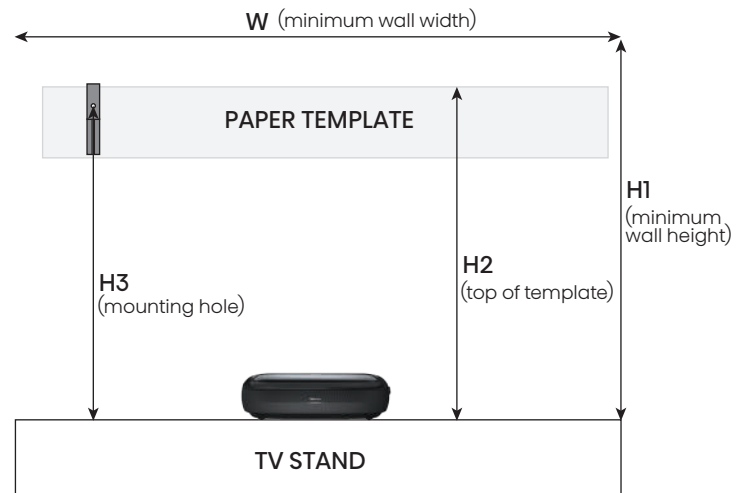

Screen Model | CINE100

Physical	Dimensions	88.7" x 50.6" x 1.4" (LxWxD)
	Weight	34.2 lbs
	Packaged Dimensions	93.7" x 20.3" x 5.8" (LxWxD)
	Packaged Weight	54 lbs
Picture	Screen Size	100" diagonal
	Resolution	4K
	Gain	0.4
	Viewing Angle	150°
	ALR Type	Lenticular
Accessories	Install Manual	Yes
	Mounting Brackets	Yes
	Gloves	Yes

Setup Diagrams

H	14 5/8"
L1	11 3/8"
W	>100 3/8"
H1	>66 7/8"
H2	61 1/2"
H3	59"

Recommended TV stand dimensions:
20" Tall x 16" Deep

All product, product specifications, and data are subject to change without notice to improve reliability, function, design or otherwise.

All trademarks and logos used herein are the property of their respective owners. Copyright © 2021 Hisense USA. All rights reserved.